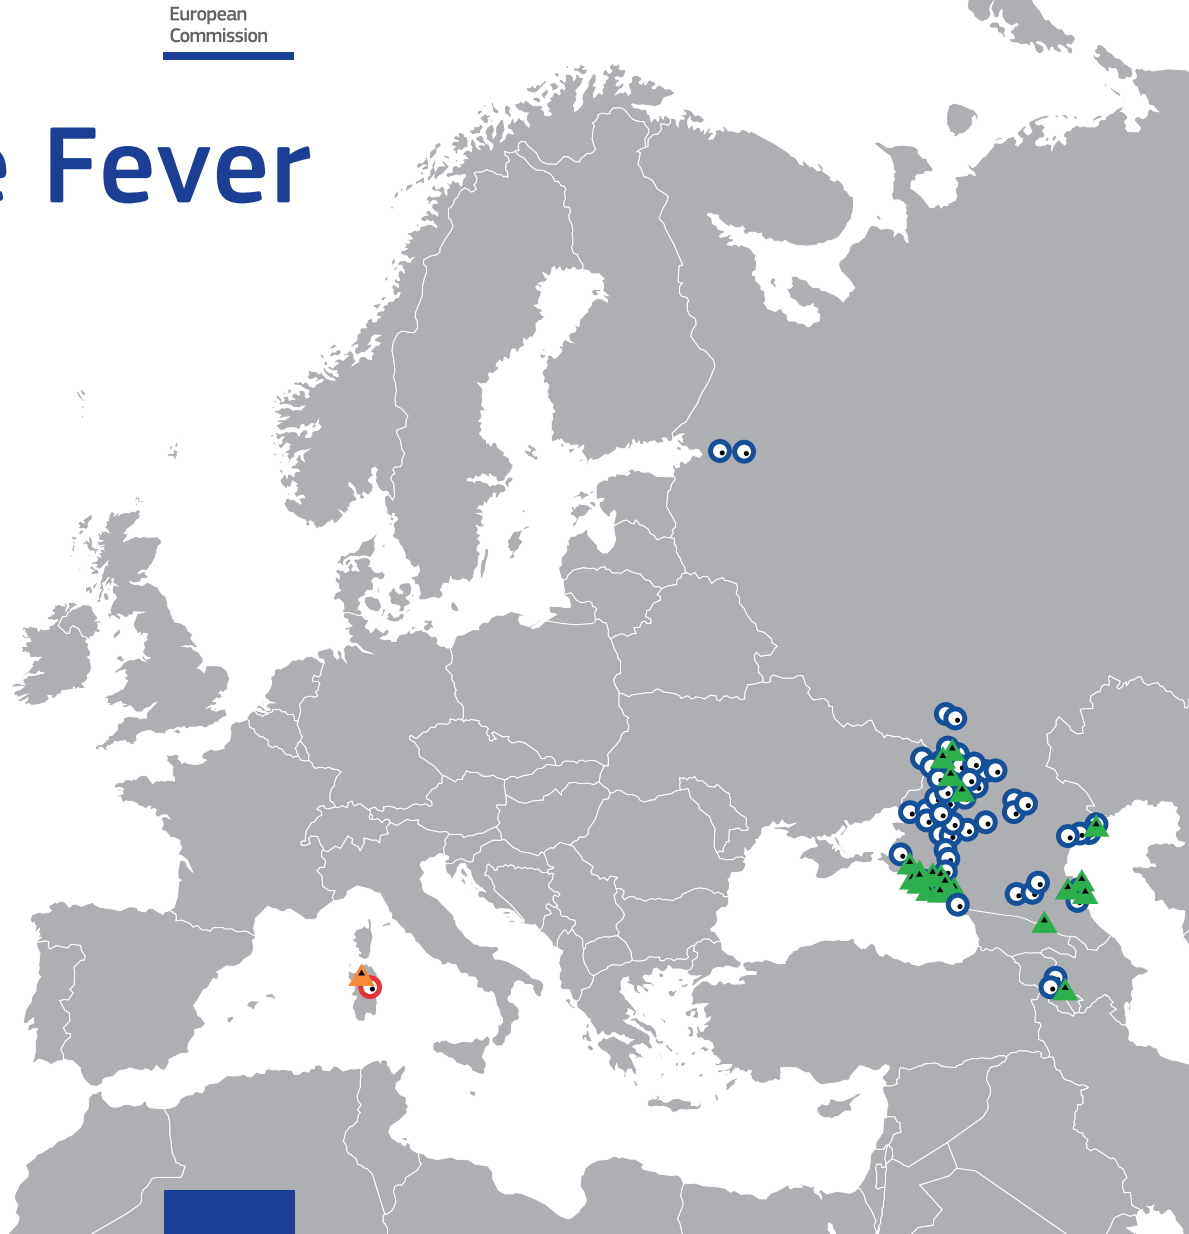

European
Commission

African Swine Fever in 2010

👁 Domestic

📍 Wild

World Animal Health Information System (WAHIS) - Version: 2
Copyright (c) World Organisation for Animal Health (OIE) 2007
Release date: 26 march 2009