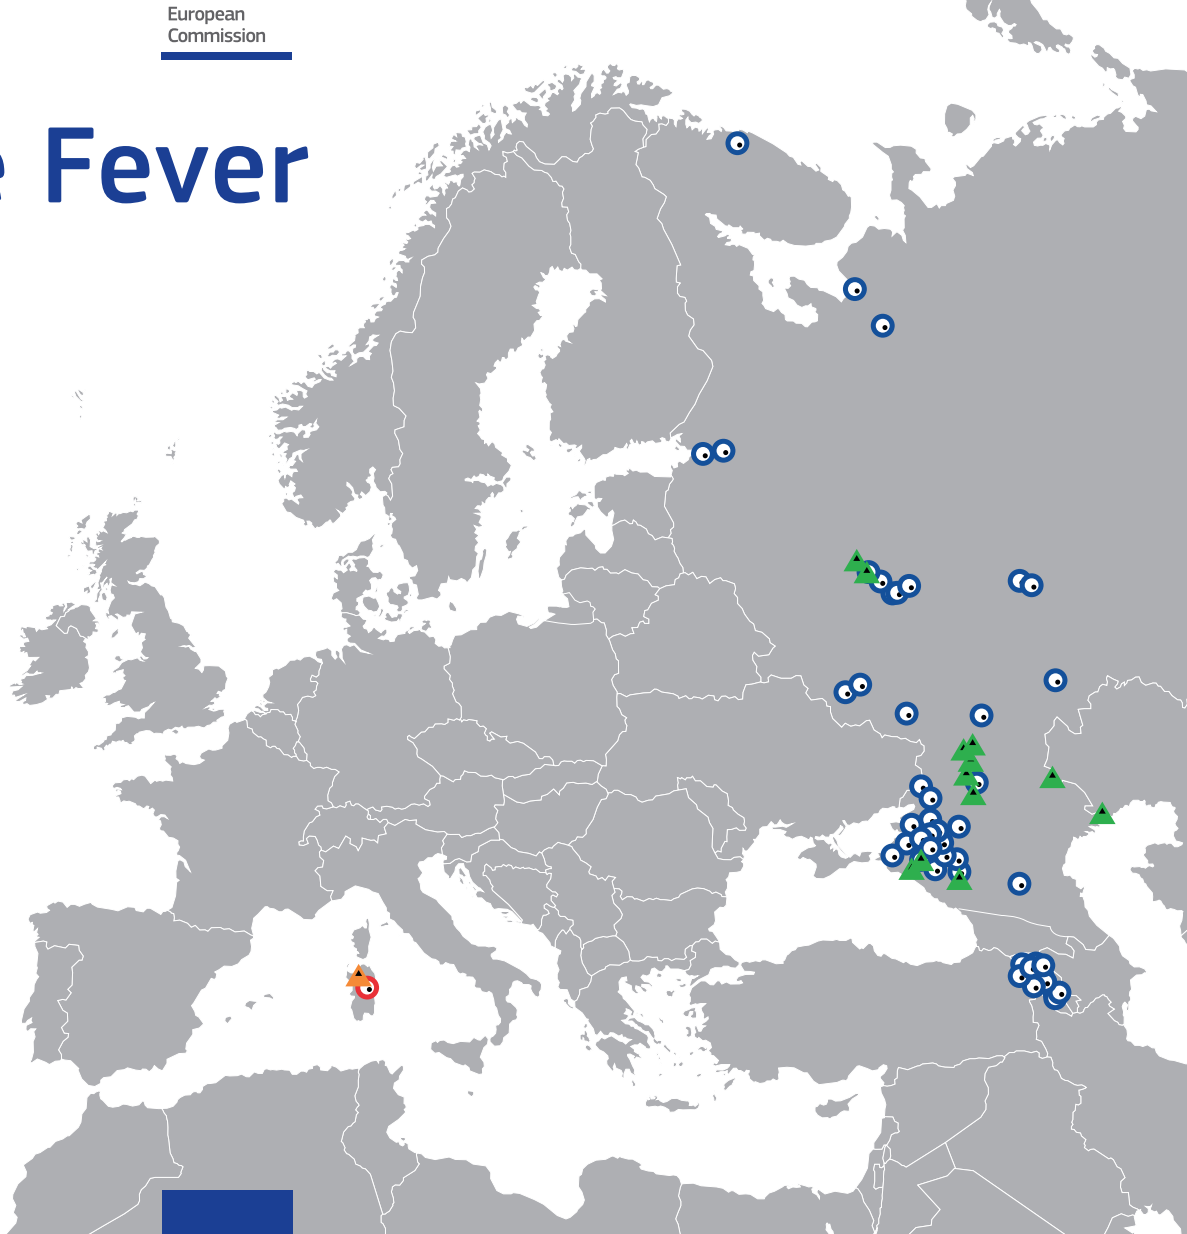

European
Commission

African Swine Fever in 2011

⊙ Domestic

△ Wild

World Animal Health Information System (WAHIS) - Version: 2
Copyright (c) World Organisation for Animal Health (OIE) 2007
Release date: 26 march 2009