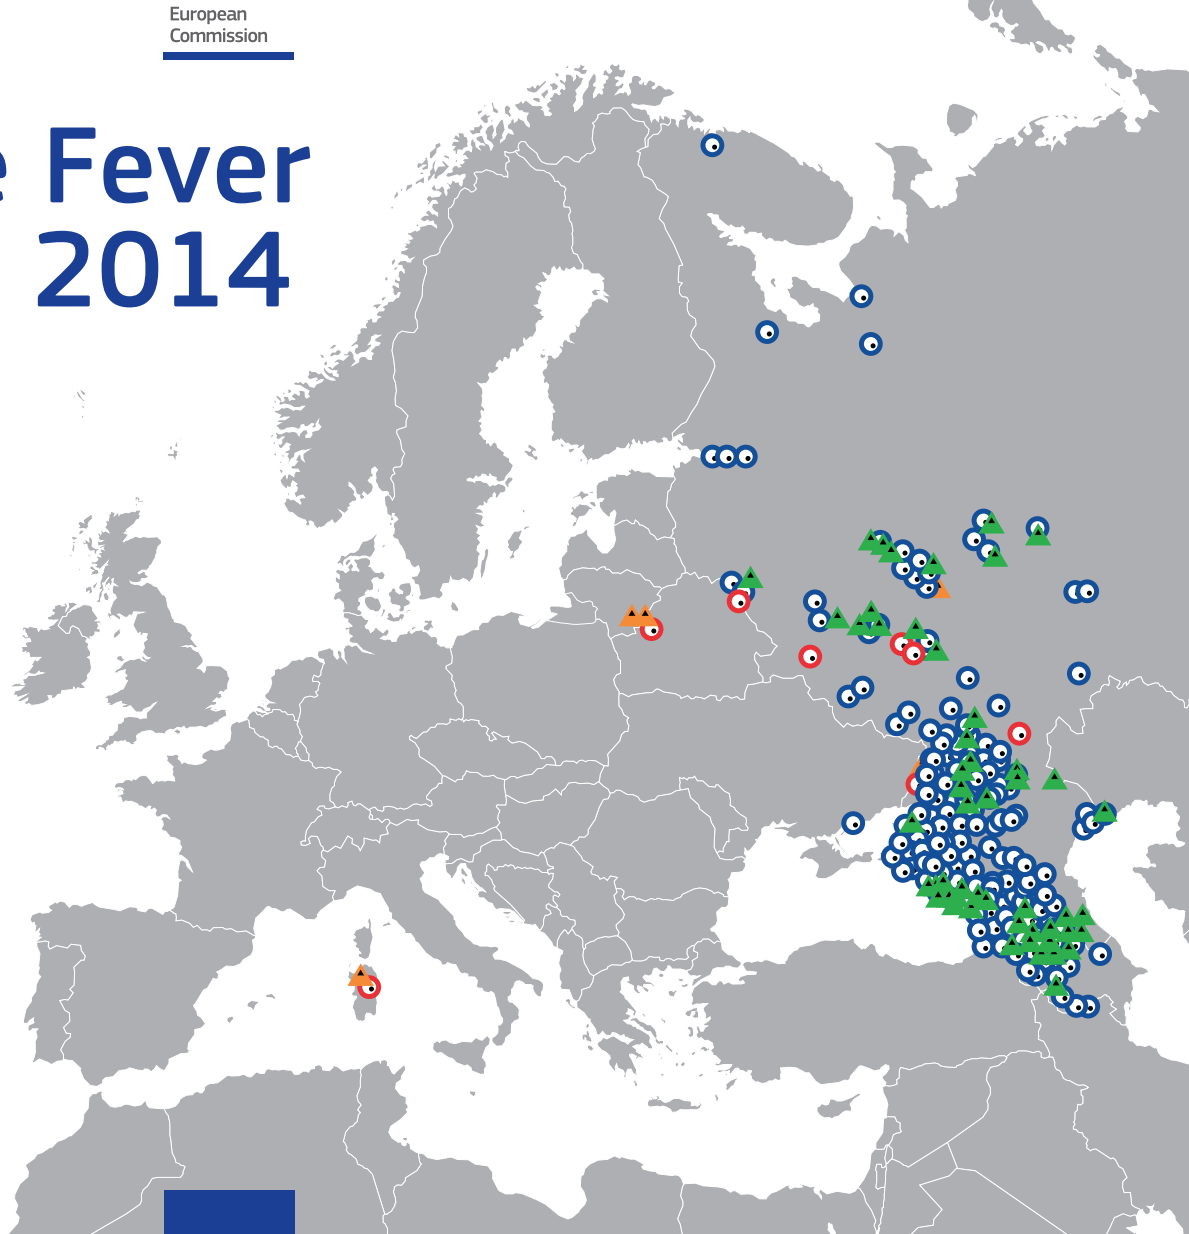

⊙ Domestic

▲ Wild

World Animal Health Information System (WAHIS) - Version: 2
Copyright (c) World Organisation for Animal Health (OIE) 2007
Release date: 26 march 2009

European
Commission

African Swine Fever from 2007 to 2014