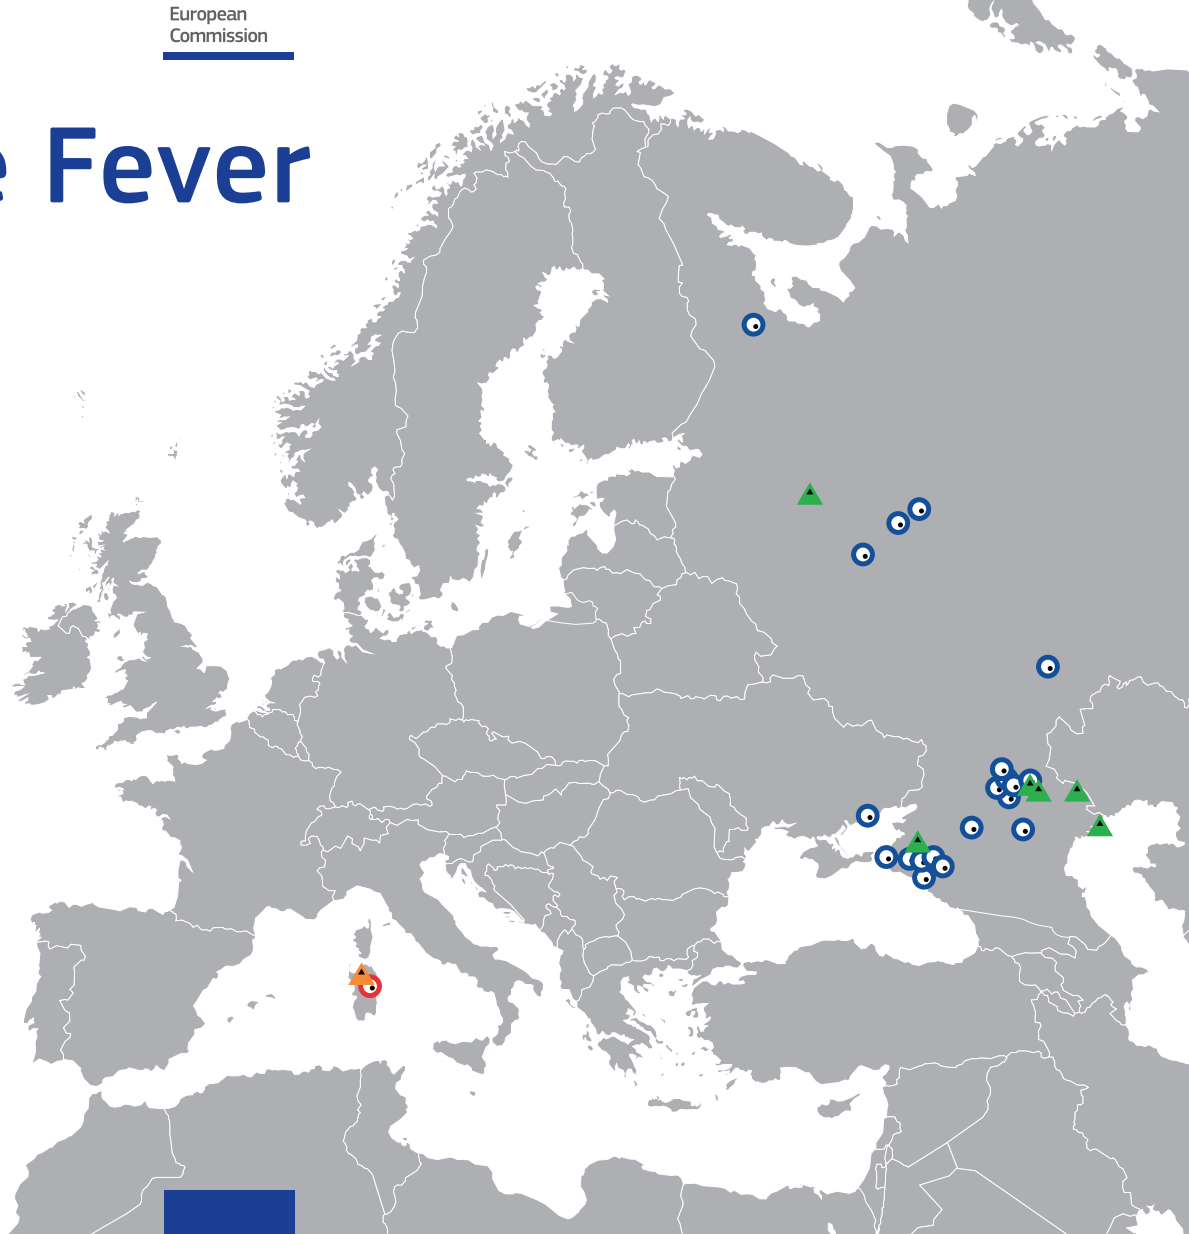

European
Commission

African Swine Fever in 2012

⊙ Domestic

△ Wild

World Animal Health Information System (WAHIS) - Version: 2
Copyright (c) World Organisation for Animal Health (OIE) 2007
Release date: 26 march 2009