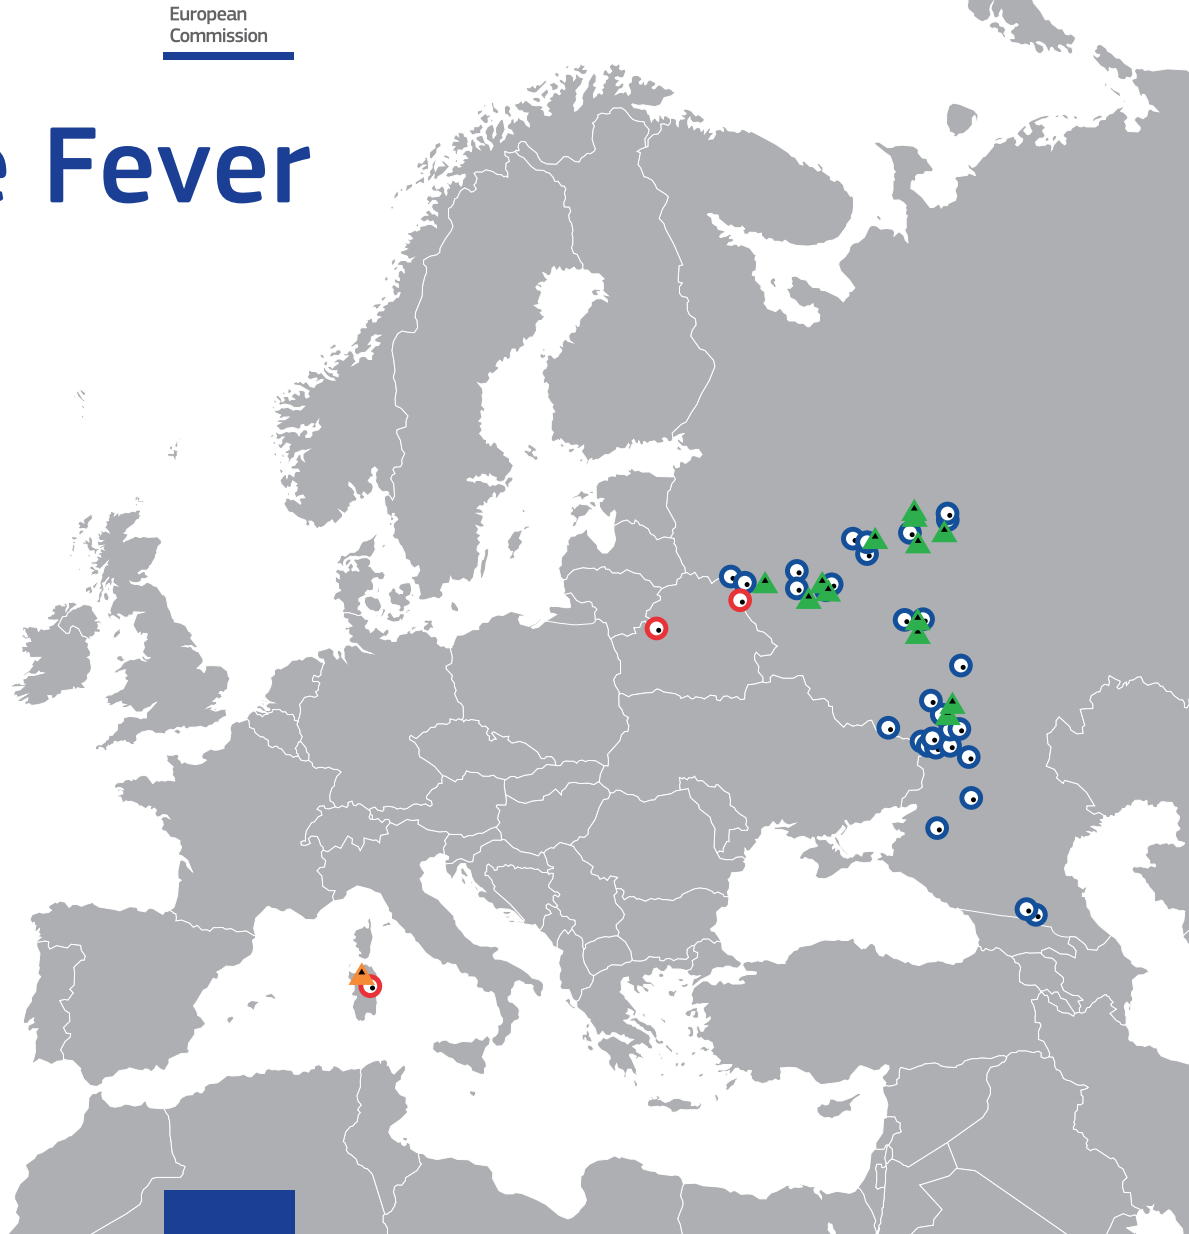

⊙ Domestic

△ Wild

World Animal Health Information System (WAHIS) - Version: 2
Copyright (c) World Organisation for Animal Health (OIE) 2007
Release date: 26 march 2009

European
Commission

African Swine Fever in 2013